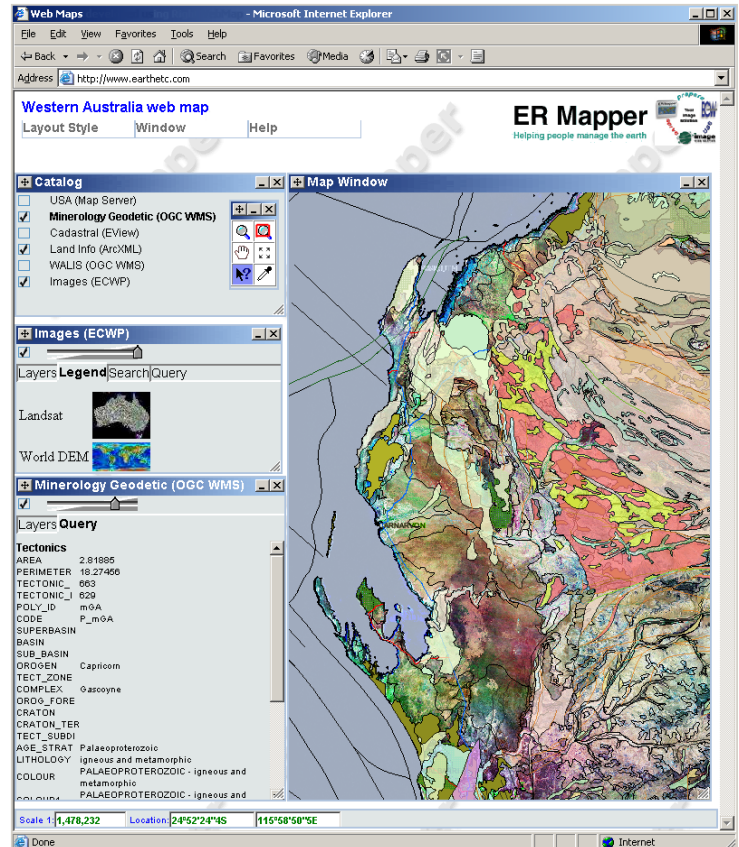

Image Web Server 7.0 with ECW JPEG 2000

Image serving and Web Map integration solution

Serve large images quickly

Image Web Server provides seamless integration of imagery into your web map applications.

Maximize imagery value

Image Web Server supports all industry standard image deployment protocols:

- ESRI ArcIMS® (ArcXML®)
- OGC® (WMS)
- HTTP
- High-performance streaming imagery (ECWP)

Use ECW JPEG 2000 lossless and lossy compressed images

The popular ECW format handles mosaics 1,000's of GB in size. JPEG 2000 is an ISO standard.

The Image Web Server serves ECW and JPEG 2000 images directly into your applications – not just to web browsers.

See it in action

Visit www.earthetc.com to see Image Web Server at work.

Features

Provide imagery quickly to users

Supports all industry standard image serving protocols

Integrated with GIS Web Map Servers

I-Wizard for ArcIMS / ArcDesigner® users

Transparent image overlay

Full map projection information

Supports popular ECW and JPEG 2000 image formats

Zoom to any image view at any resolution

Serve to any application – not just web browsers

Benefits

Increase productivity by efficiently providing high quality information to users

Maximize the value and flexibility of your image assets

View integrated web maps

Rapid deployment of imagery with ArcIMS web maps

See changes over time with year by year imagery

Accurate geolocation of imagery and maps

Reduces disk storage by compressing imagery

Quickly deploy country, state and city wide image mosaics

Your GIS, CAD, office, imagery and web users have unified access to imagery

ER Mapper

Helping people manage the earth

www.ermapper.com